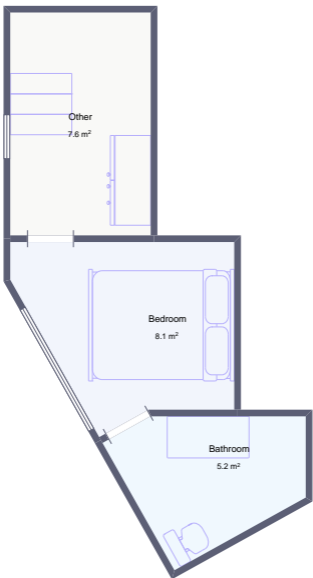

# Room Plan

7 Via Valtgeva, Sedrun, GR

Approximately 21 m<sup>2</sup> total

made with  
**polycam**